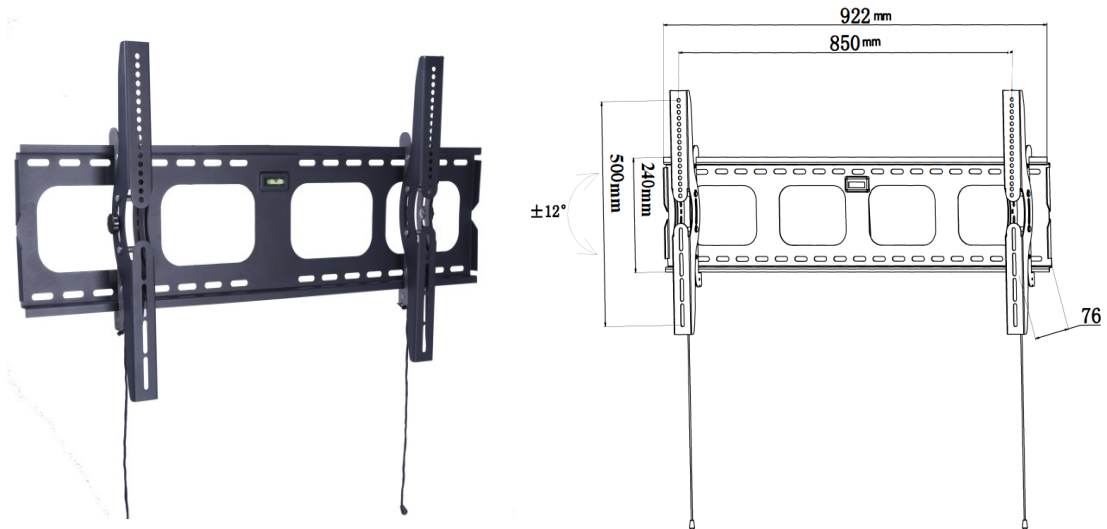

Model WM808NA - Heavy duty flat/tilting mount

SPECIFICATIONS	
<i>Designed for outdoor installation with weatherproof construction and stainless steel hardware</i>	
Description	Weather resistant flat/tilt wall mount - black
Suitable for TV Size	86"
Tilt	Adjustable from -12° to +12°
Maximum load	115 kg