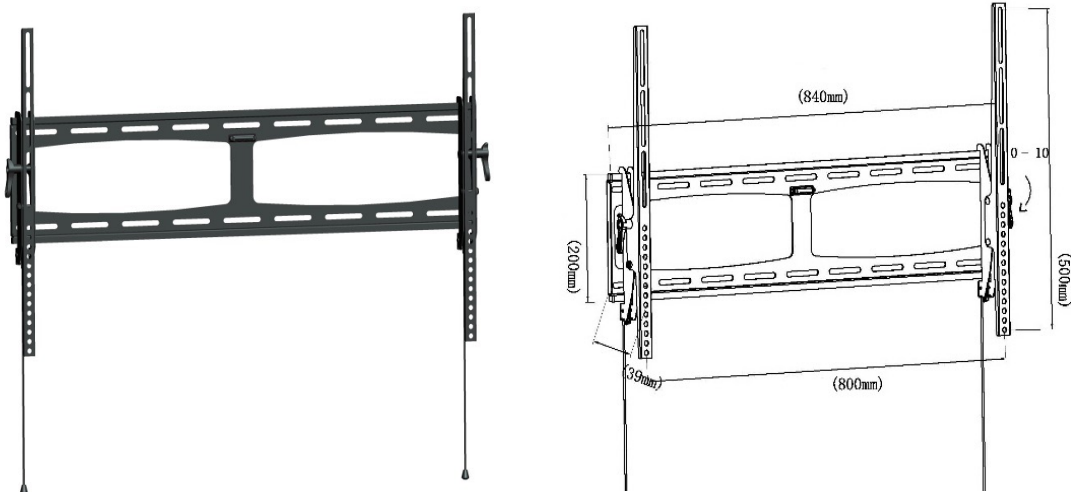

### Model WM607NA - Flat/tilting mount

SPECIFICATIONS	
<i>Designed for outdoor installation with weatherproof construction and stainless steel hardware</i>	
Description	Weather resistant flat/tilt wall mount - black
Suitable for TV sizes	39" to 75", 98" (two mounts required for 98")
Tilt	Adjustable from 0° to +10°
Maximum load	90 kg