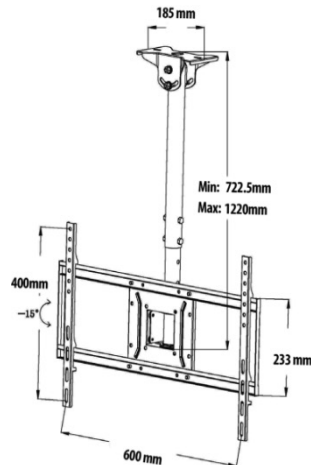

Model CM708 - Ceiling/hanging mount

SPECIFICATIONS	
<i>Designed for outdoor installation with weatherproof construction and stainless steel hardware</i>	
Description	Weather resistant adjustable height, tilting and swivel ceiling mount - black
Suitable for TV sizes	39" to 65"
Tilt	Adjustable from 0° to +15°
Maximum load	70 kg