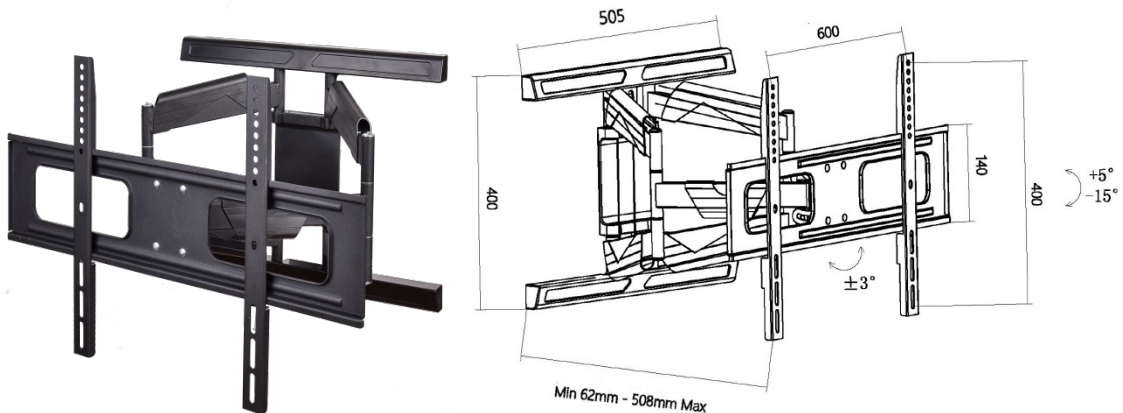

Model AWM407 - Full motion mount

SPECIFICATIONS	
<i>Designed for outdoor installation with weatherproof construction and stainless steel hardware</i>	
Description	Weather resistant dual arm, full motion, tilting wall mount - black
Suitable for TV sizes	39" to 75"
Tilt	Adjustable from -15° to +5°
Maximum load	80 kg