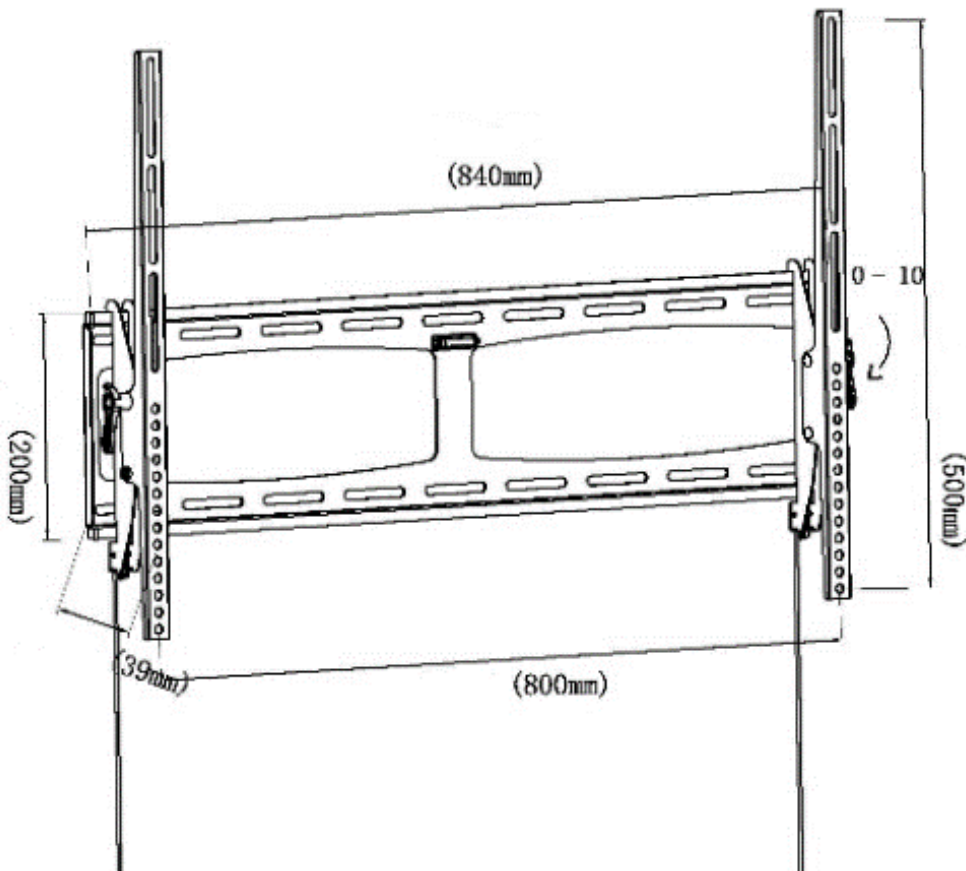

# Specifications for WM607NA Wall Mount Suitable for 39" to 75" TVs

*All Apollo mounts are designed for outdoor installation with weatherproof construction and stainless steel hardware.*

<b>WM607NA Non Articulating Mount Specifications</b>	
Description	Weather resistant non-articulating wall mount - Black
Tilt	Adjustable from 0° to 10°
Maximum load	90kgs