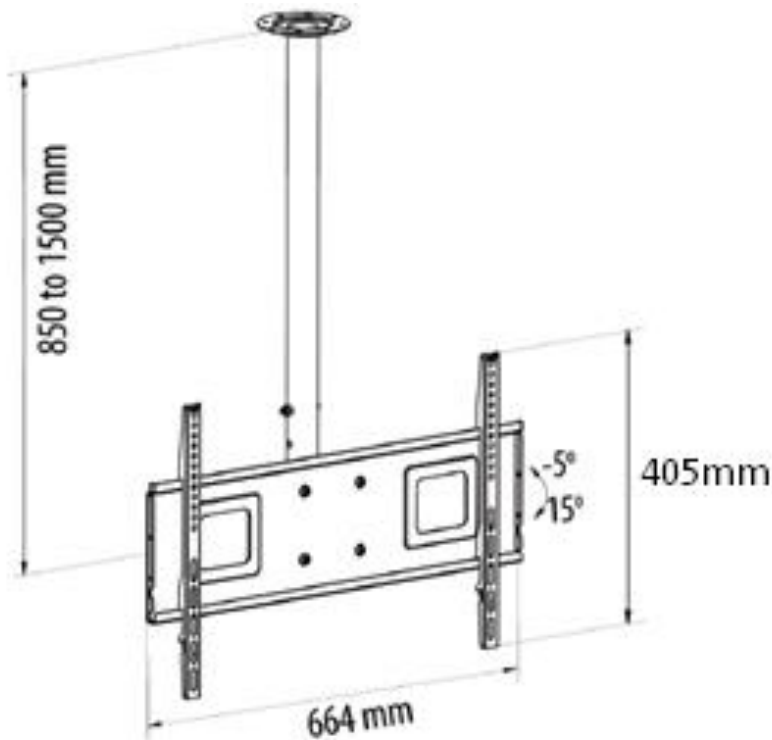

Specifications for CM708 Ceiling Mount Suitable for 39" to 65" TVs

All Apollo mounts are designed for outdoor installation with weatherproof construction and stainless steel hardware.

Description	Weather resistant adjustable height, tilting and swivel ceiling mount with ceiling plate - Black
Extension	850 to 1500mm
Tilt	Adjustable from -5° to 15°
Maximum load	70kgs