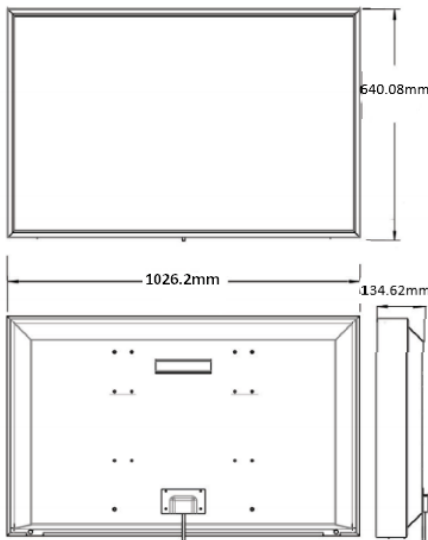

**Model AE4239**  
Outdoor Weatherproof LCD TV Enclosure

**Fits most 39"- 43" slimline TVs and Commercial Screens**

Model AE4239 can come complete with optional wall mount kit of your choice

**Model AE4239 Drawings and Specs**

Specifications	Model AE4239
Fits TV Sizes	39" to 43" Slim TVs & Commercial screens
Max TV Dimensions	965 x 584 x 89mm
Power Requirements	230 VAC
Enclosure Dimensions	1026 x 638 x 135mm
Filtered airflow system	2 Axial fans
Enclosure Weight	15.6kg
<b>Optional Mounts, Accessories and Designer Colours</b>	
Mount Options	AWM407 – Dual Arm Articulating Wall Mount WM607NA – Non-articulating Wall Mount CM307 – Ceiling Mount
DC4239 – Custom protective dust cover of washable durable fabric	
HM001 – Thermostatically controlled heater module for installation in areas of extreme humidity or very cold conditions	
MOD39 – Modesty bezels available for framing smaller TVs	
HDMI90 – HDMI right angle adapter (may be necessary for TVs with rear facing HDMI ports)	
Designer Colour Upgrades - Silver, Metallic Sandstone and White	