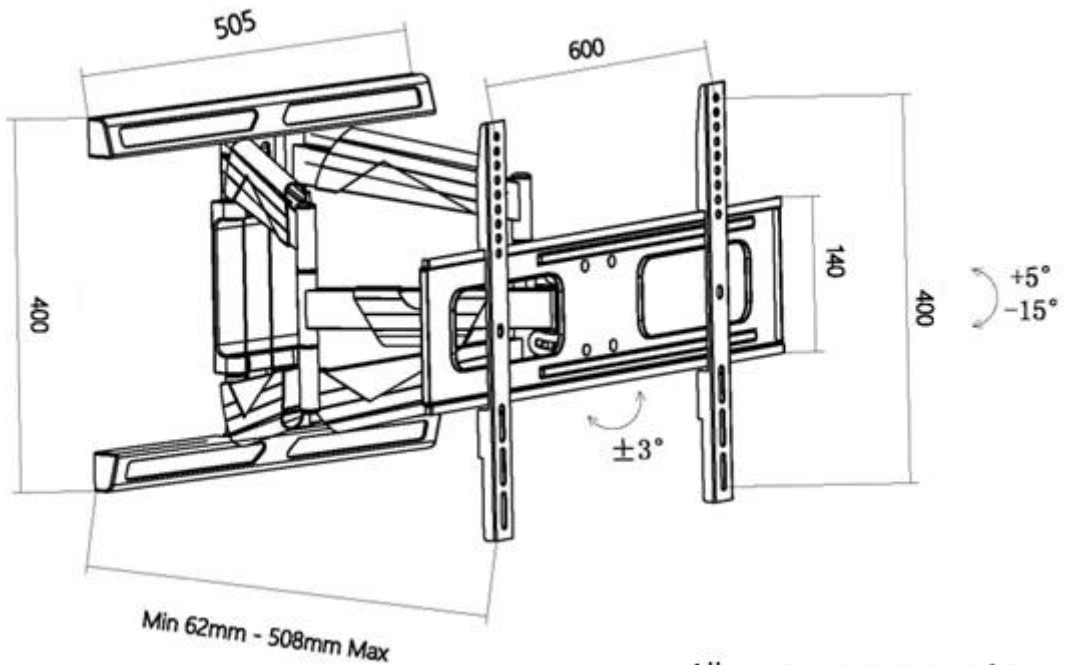

Specifications for AWM407 Articulating Wall Mount

All Apollo mounts are designed for outdoor installation with weatherproof construction and stainless steel hardware.

AWM407 Full motion wall mount for 39" to 75" TVs

Description	Weather resistant aluminium dual arm, full-motion, tilting wall mount with stainless steel hardware - Black
Extension	62 to 508mm
Tilt	Adjustable from -15° to 5°
Maximum load	80 kg

All measurements are in mm