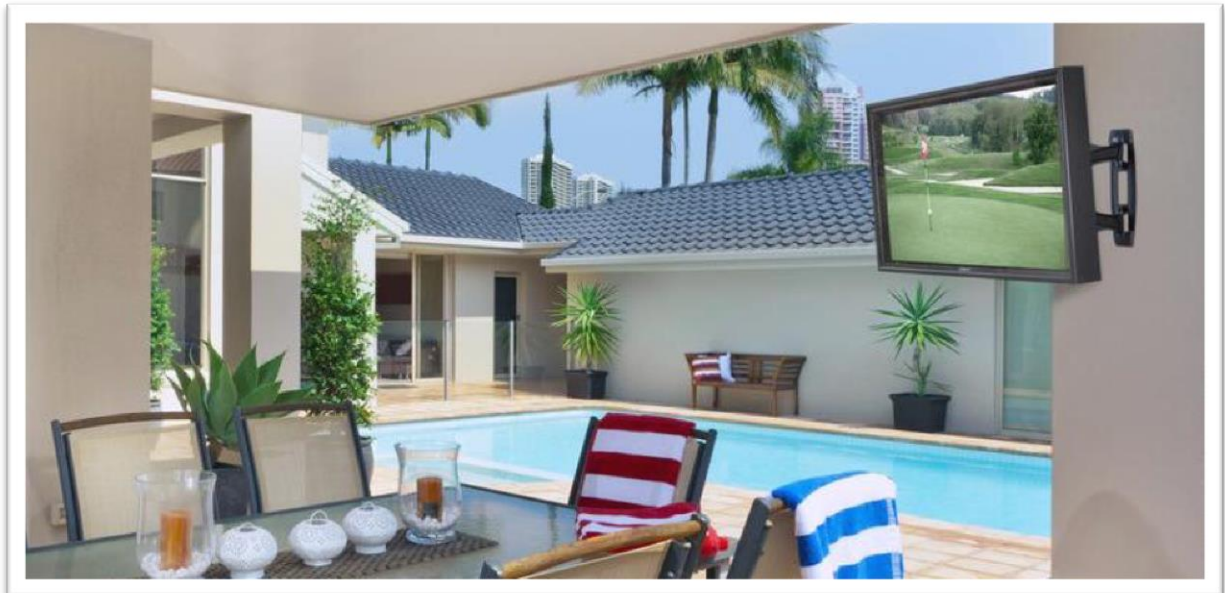

Digi Screens

Introduces the ALL WEATHER SCREEN CABINET

Weatherproof TV enclosures provide protection for screens from the elements, it allows your TV or commercial screen to be located outdoors. Easy to install, affordable and lightweight our enclosures can be added to your project in either a residential or commercial setting.

We have enclosures that fit screens from 39" to 75"

SPECIFICATIONS

- Tight-Seal technology protects your screen from rain, dust and insects
- Anti-reflective safety glass reduces glare and increases contrast ratio
- Manufactured in the USA
- Lightweight powder coated aluminium construction
- No visible hinges
- Security lock, heater and cover optional extras
- Weatherproof fixtures and fittings available in three styles - wall, hanging and articulating mounts
- Down facing ports for sound from your screen speakers
- Watertight cable cover protects connections to screen